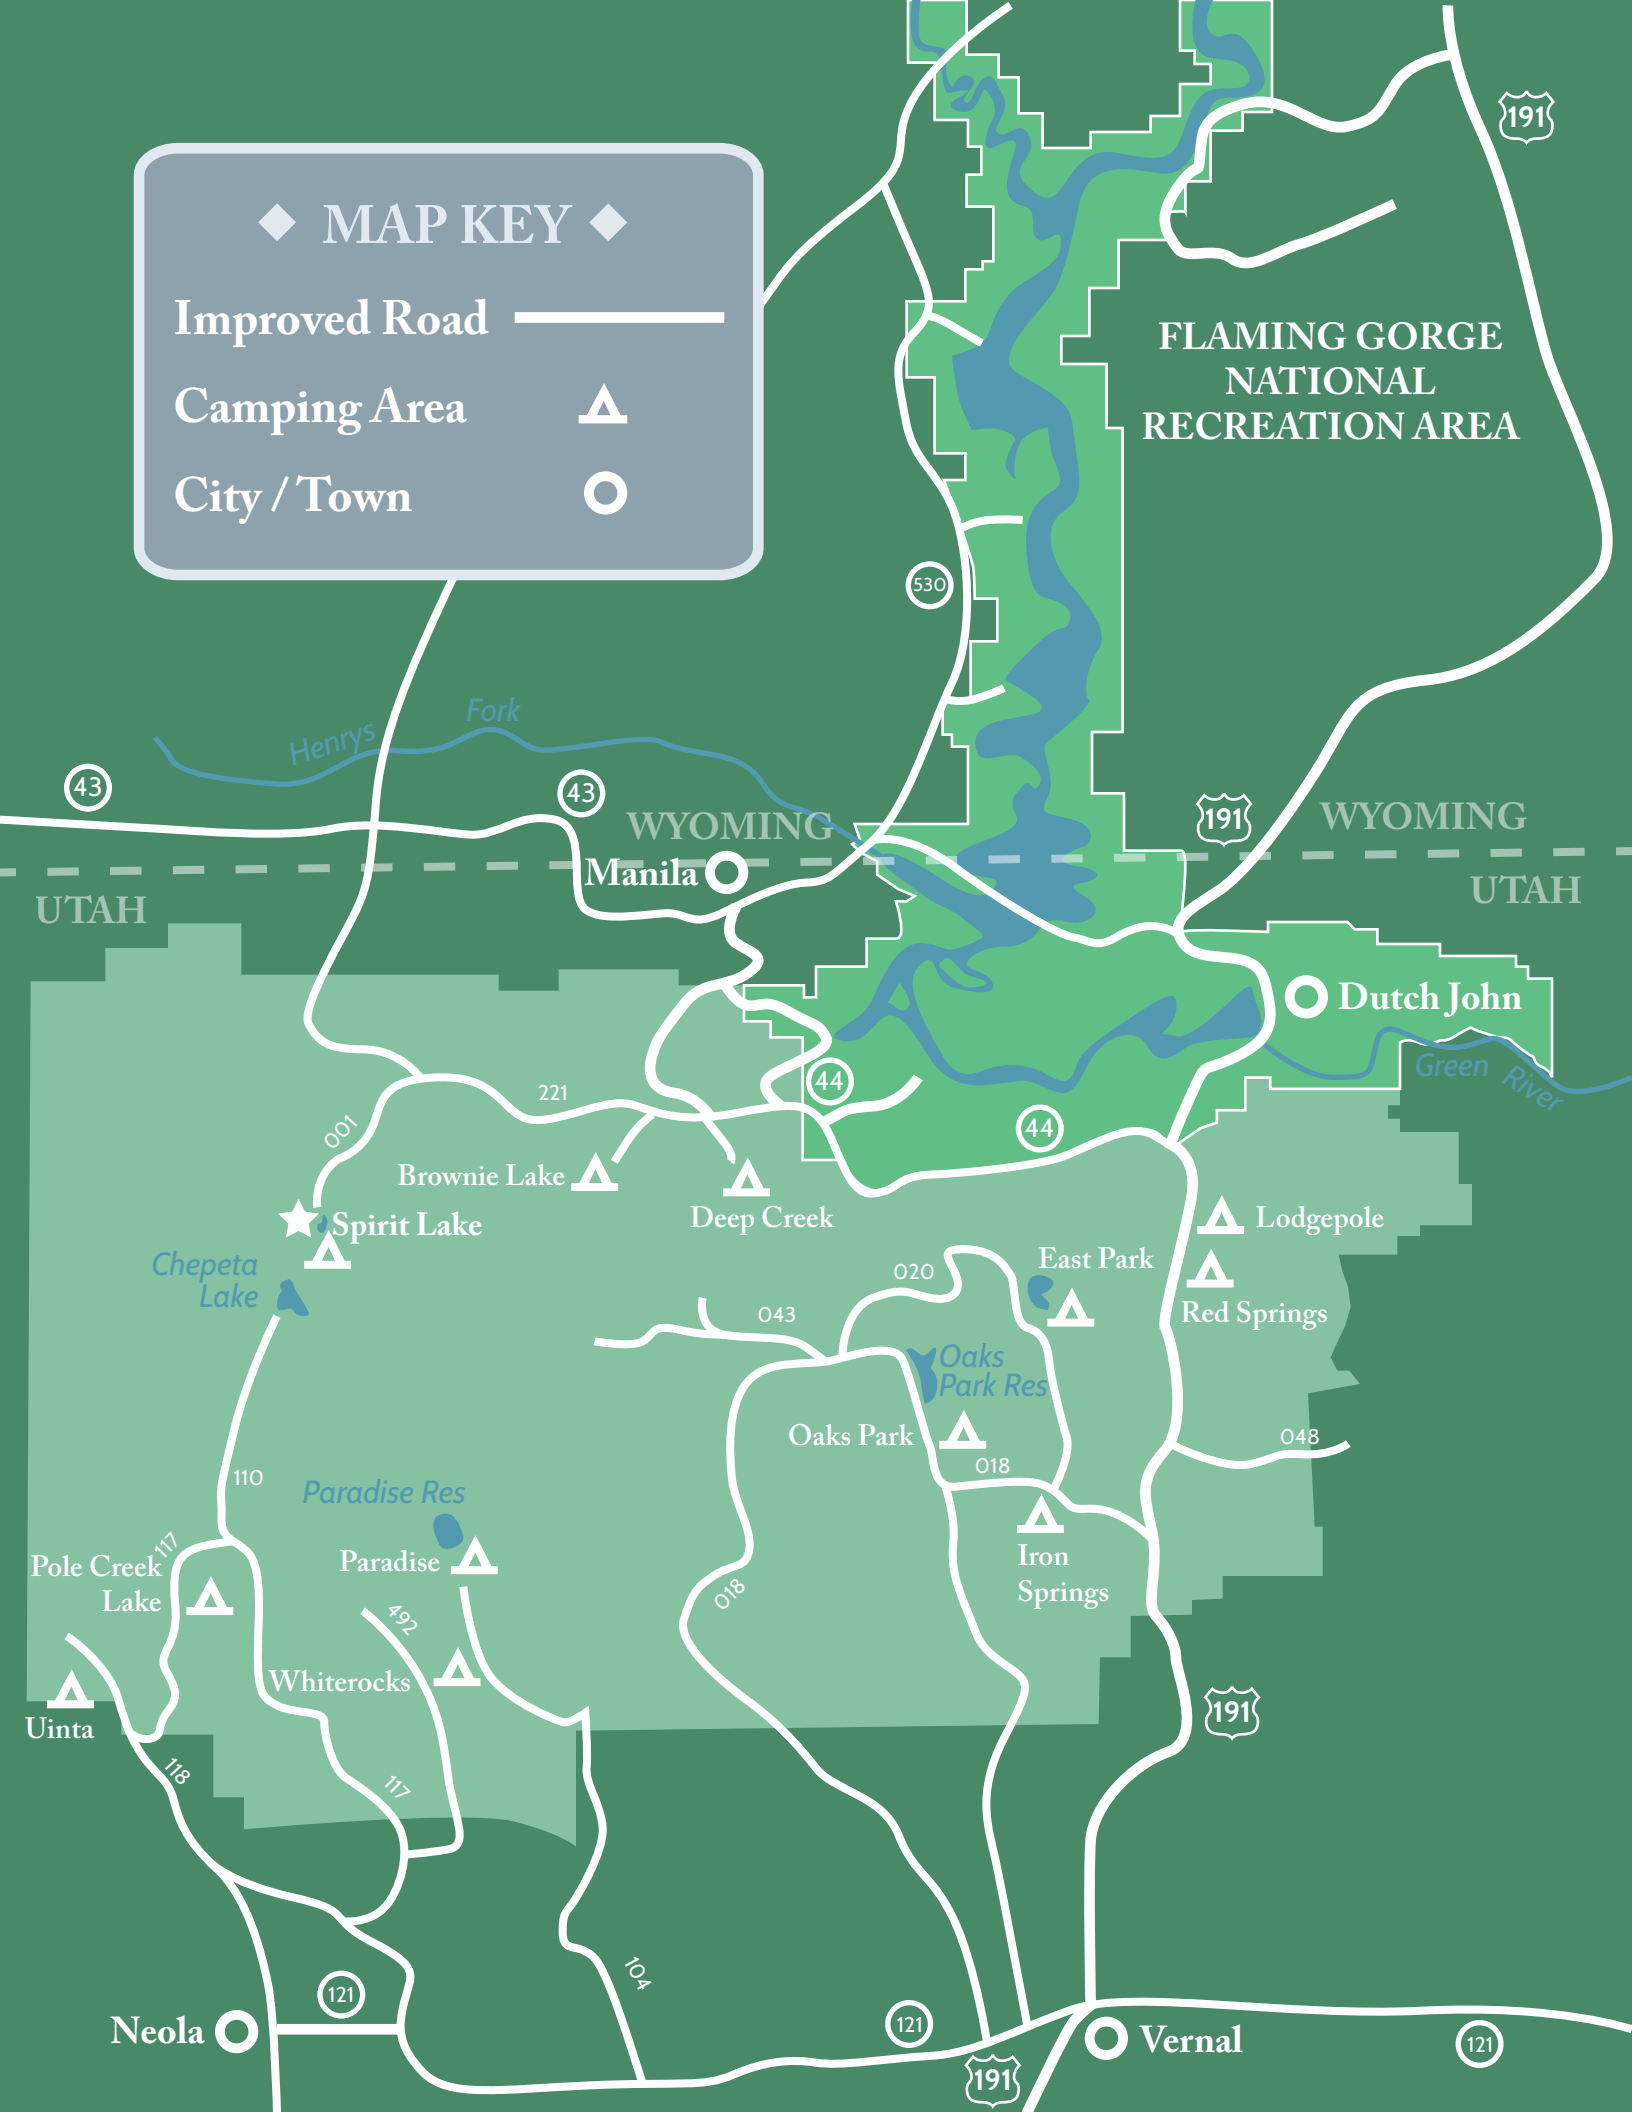

◆ MAP KEY ◆

Improved Road ———

Camping Area ▲

City / Town ○

FLAMING GORGE
NATIONAL
RECREATION AREA

191

530

43

Dutch John

Green River

221

44

44

001

Brownie Lake

Deep Creek

048

Paradise Res

Paradise

Whiterocks

492

018

Pole Creek Lake

Uinta

110

117

117

118

117

104

Neola

121